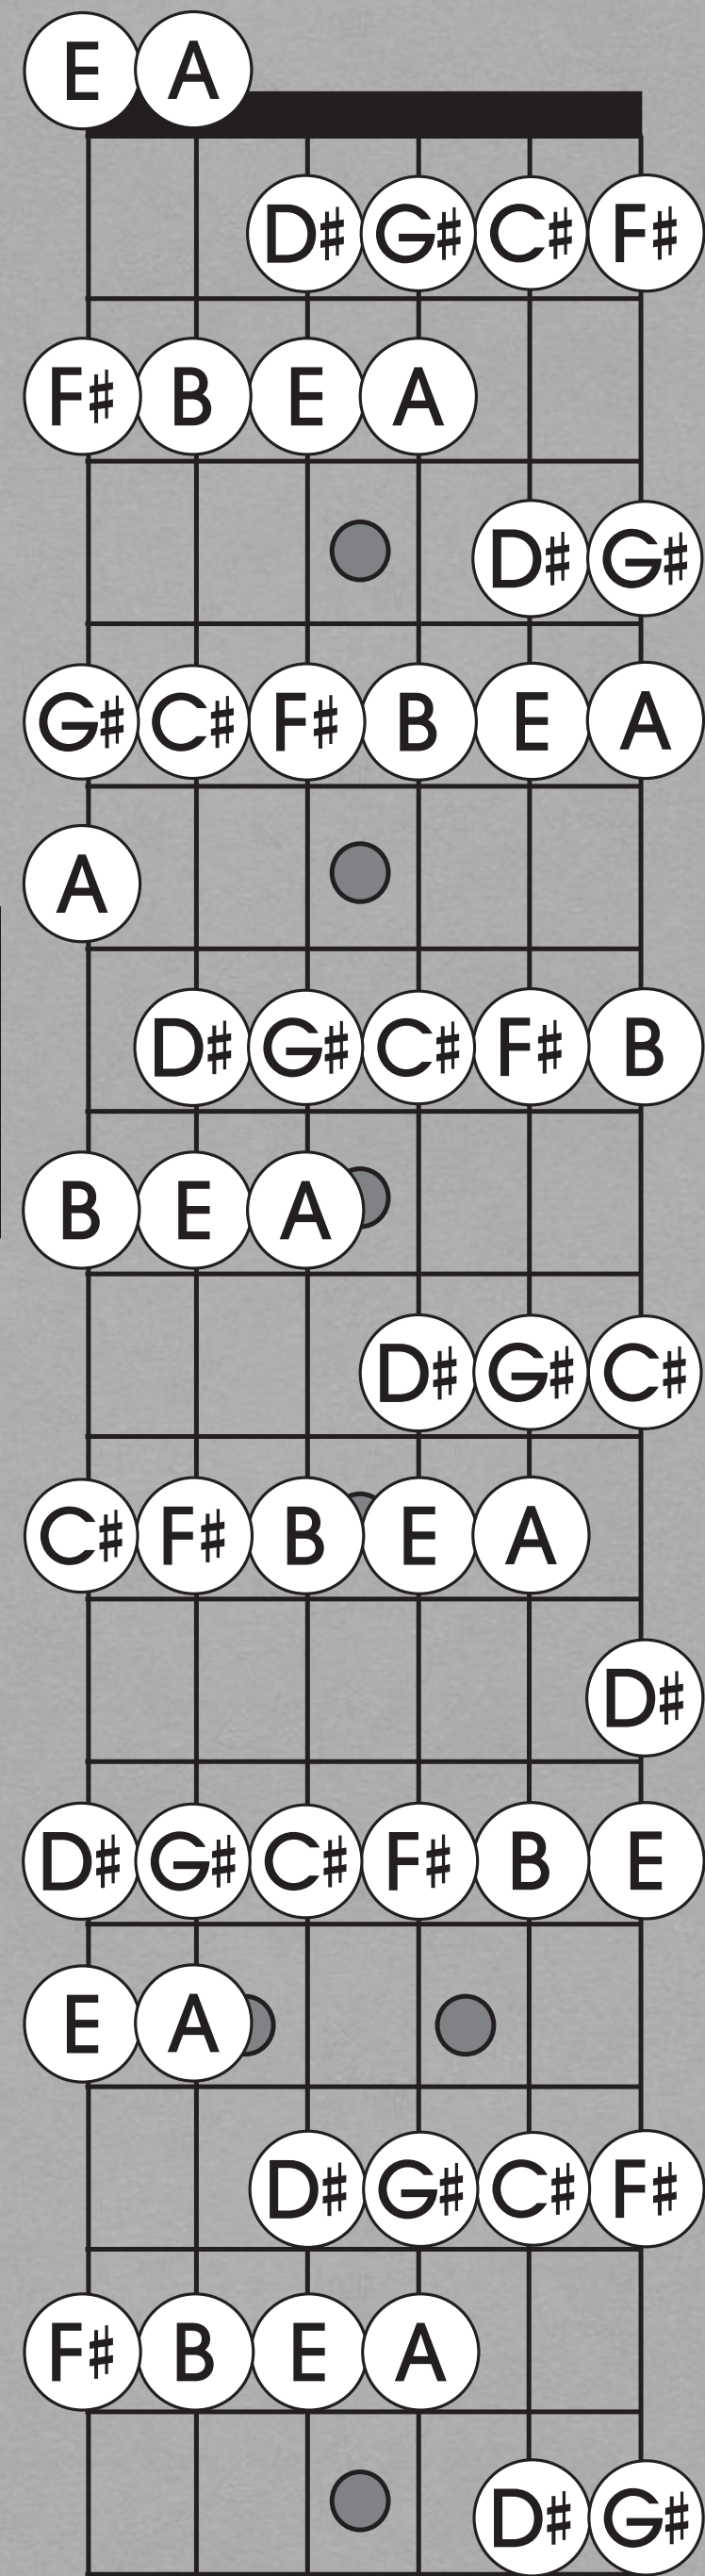

**CHROMATIC SCALE
EADGCF TUNING
All 4th Tuning**

C Major Chord Full Neck

C Major Scale Full Neck

C Major Single Position

G Major
Chord
Full Neck

G Major
Scale
Full Neck

G Major
Single Position

**D Major
Chord
Full Neck**

**D Major
Scale
Full Neck**

**D Major
Scale
Single Position**

**A Major
Chord
Full Neck**

**A Major
Scale
Full Neck**

**A Major
Scale
Single Position**

E Major
Chord
Full Neck

E Major
Scale
Full Neck

E Major
Scale
Single Position