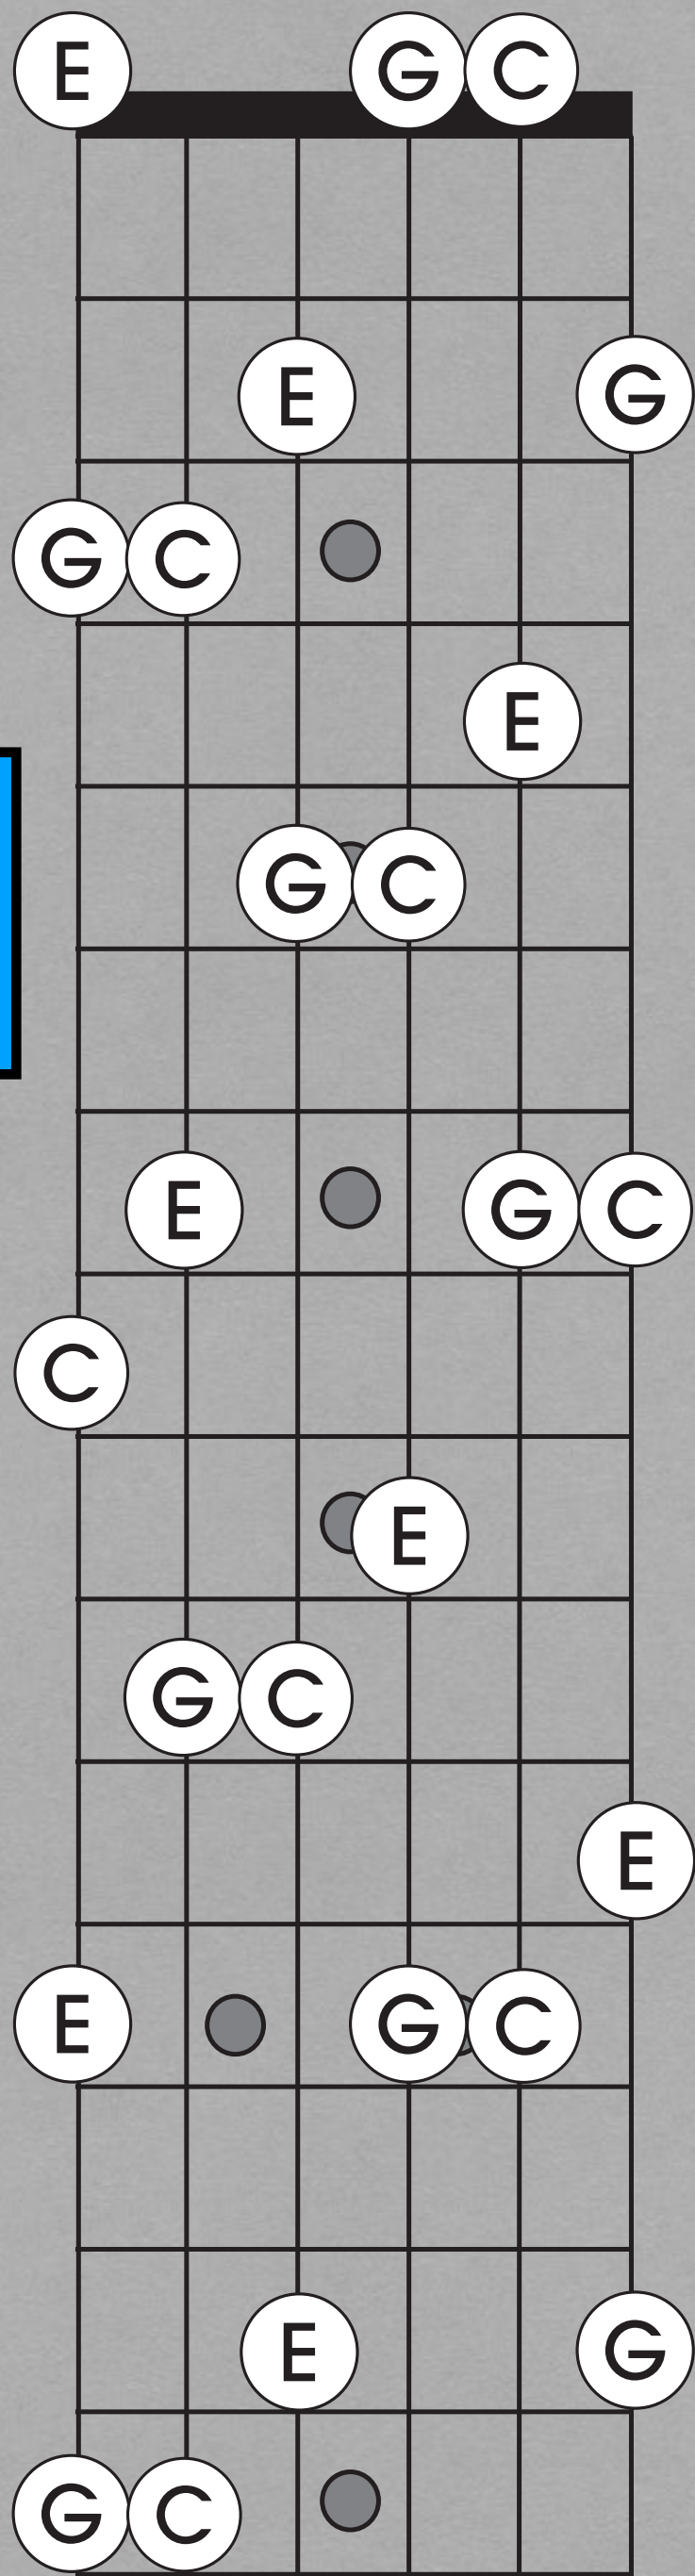

**CHROMATIC SCALE
EADGCF TUNING
All 4th Tuning**

C Major Chord Full Neck

C Major Scale Full Neck

C Major Single Position

G Major
Chord
Full Neck

G Major
Scale
Full Neck

G Major
Single Position

**D Major
Chord
Full Neck**

**D Major
Scale
Full Neck**

**D Major
Scale
Single Position**

**A Major
Chord
Full Neck**

**A Major
Scale
Full Neck**

**A Major
Scale
Single Position**

E Major
Chord
Full Neck

E Major
Scale
Full Neck

E Major
Scale
Single Position