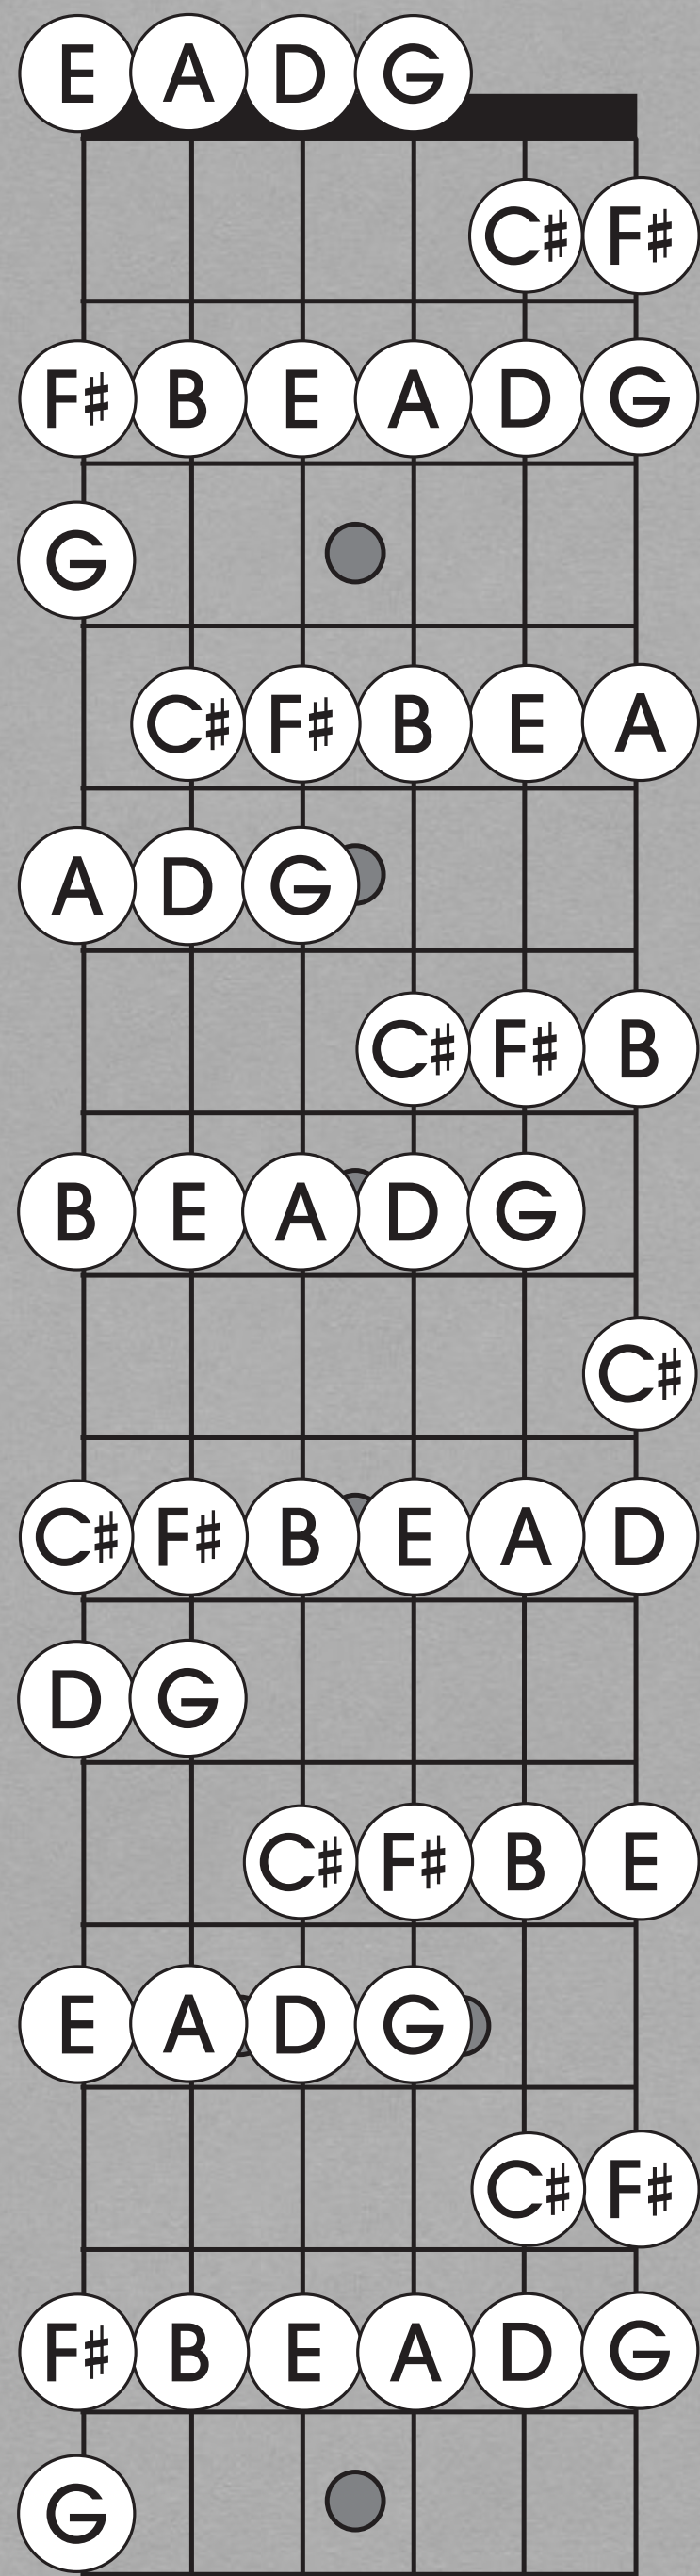

**CHROMATIC SCALE
EADGCF TUNING
All 4th Tuning**

C Major Chord Full Neck

C Major Scale Full Neck

C Major Single Position

G Major
Chord
Full Neck

G Major
Scale
Full Neck

G Major
Single Position

**D Major
Chord
Full Neck**

**D Major
Scale
Full Neck**

**D Major
Scale
Single Position**

**A Major
Chord
Full Neck**

**A Major
Scale
Full Neck**

**A Major
Scale
Single Position**

E Major
Chord
Full Neck

E Major
Scale
Full Neck

E Major
Scale
Single Position