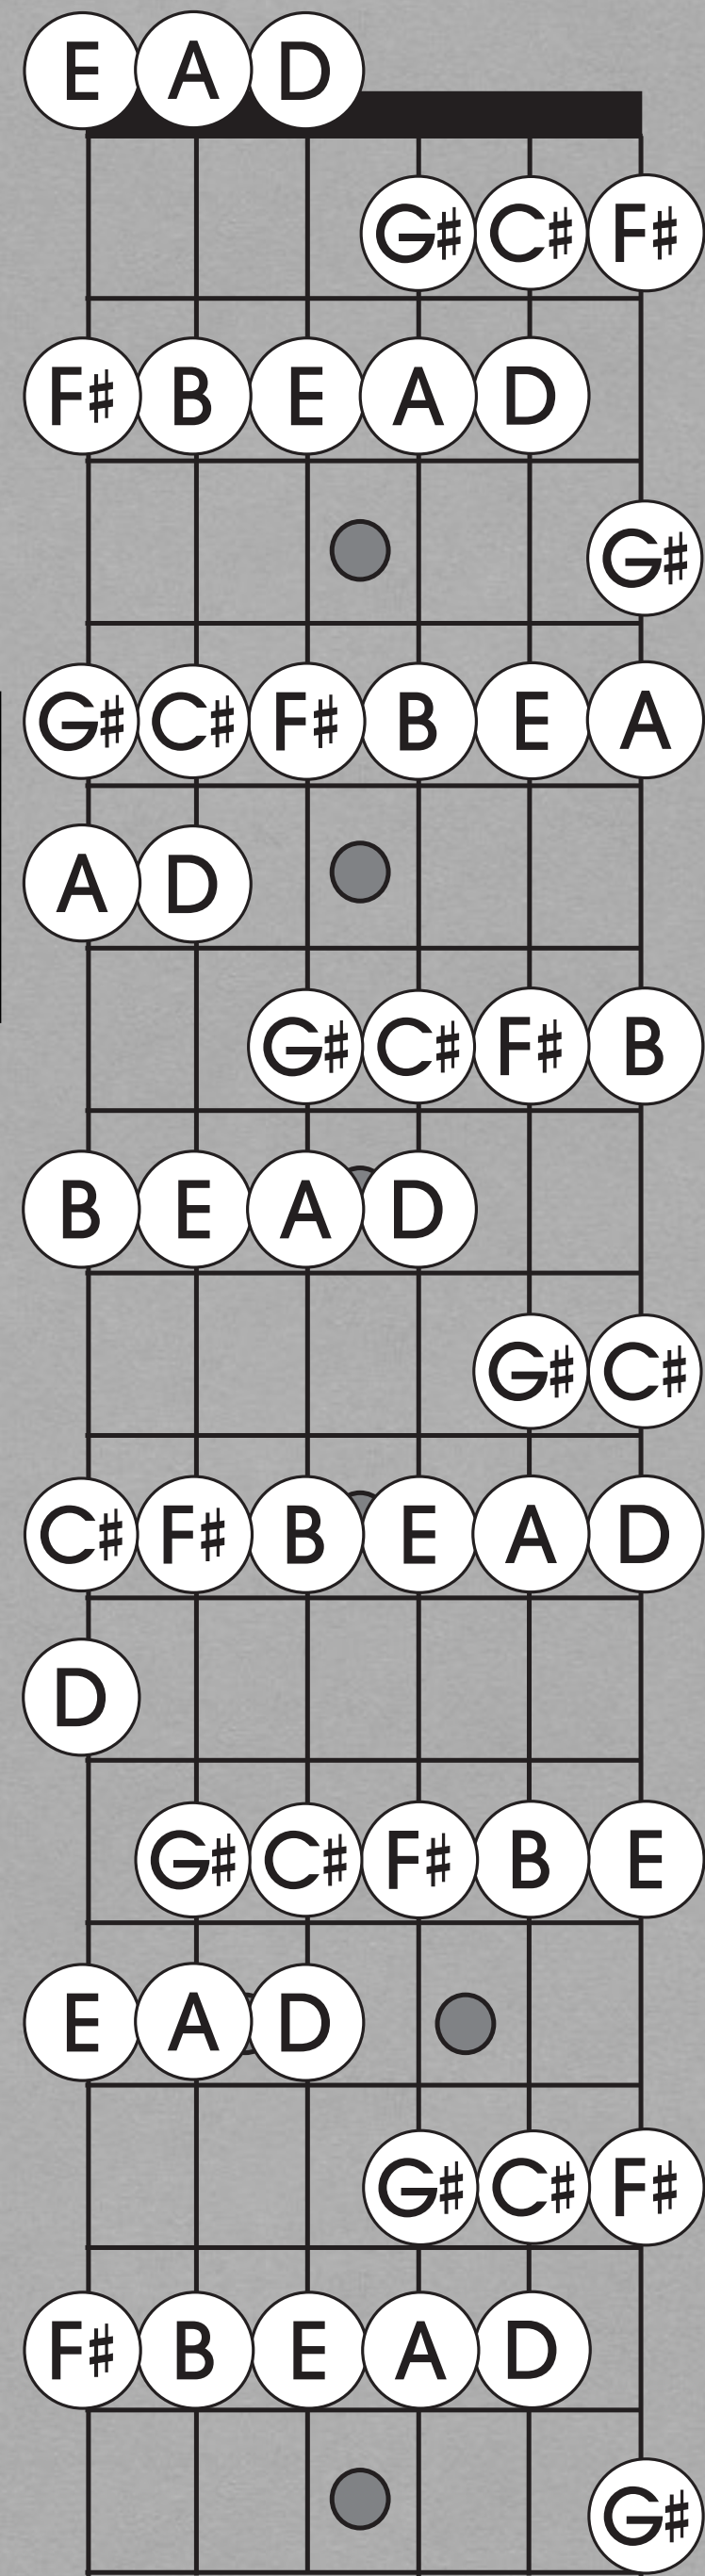

**CHROMATIC SCALE
EADGCF TUNING
All 4th Tuning**

C Major Chord Full Neck

C Major Scale Full Neck

C Major Single Position

G Major
Chord
Full Neck

G Major
Scale
Full Neck

G Major
Single Position

**D Major
Chord
Full Neck**

**D Major
Scale
Full Neck**

**D Major
Scale
Single Position**

**A Major
Chord
Full Neck**

**A Major
Scale
Full Neck**

**A Major
Scale
Single Position**

E Major
Chord
Full Neck

E Major
Scale
Full Neck

E Major
Scale
Single Position