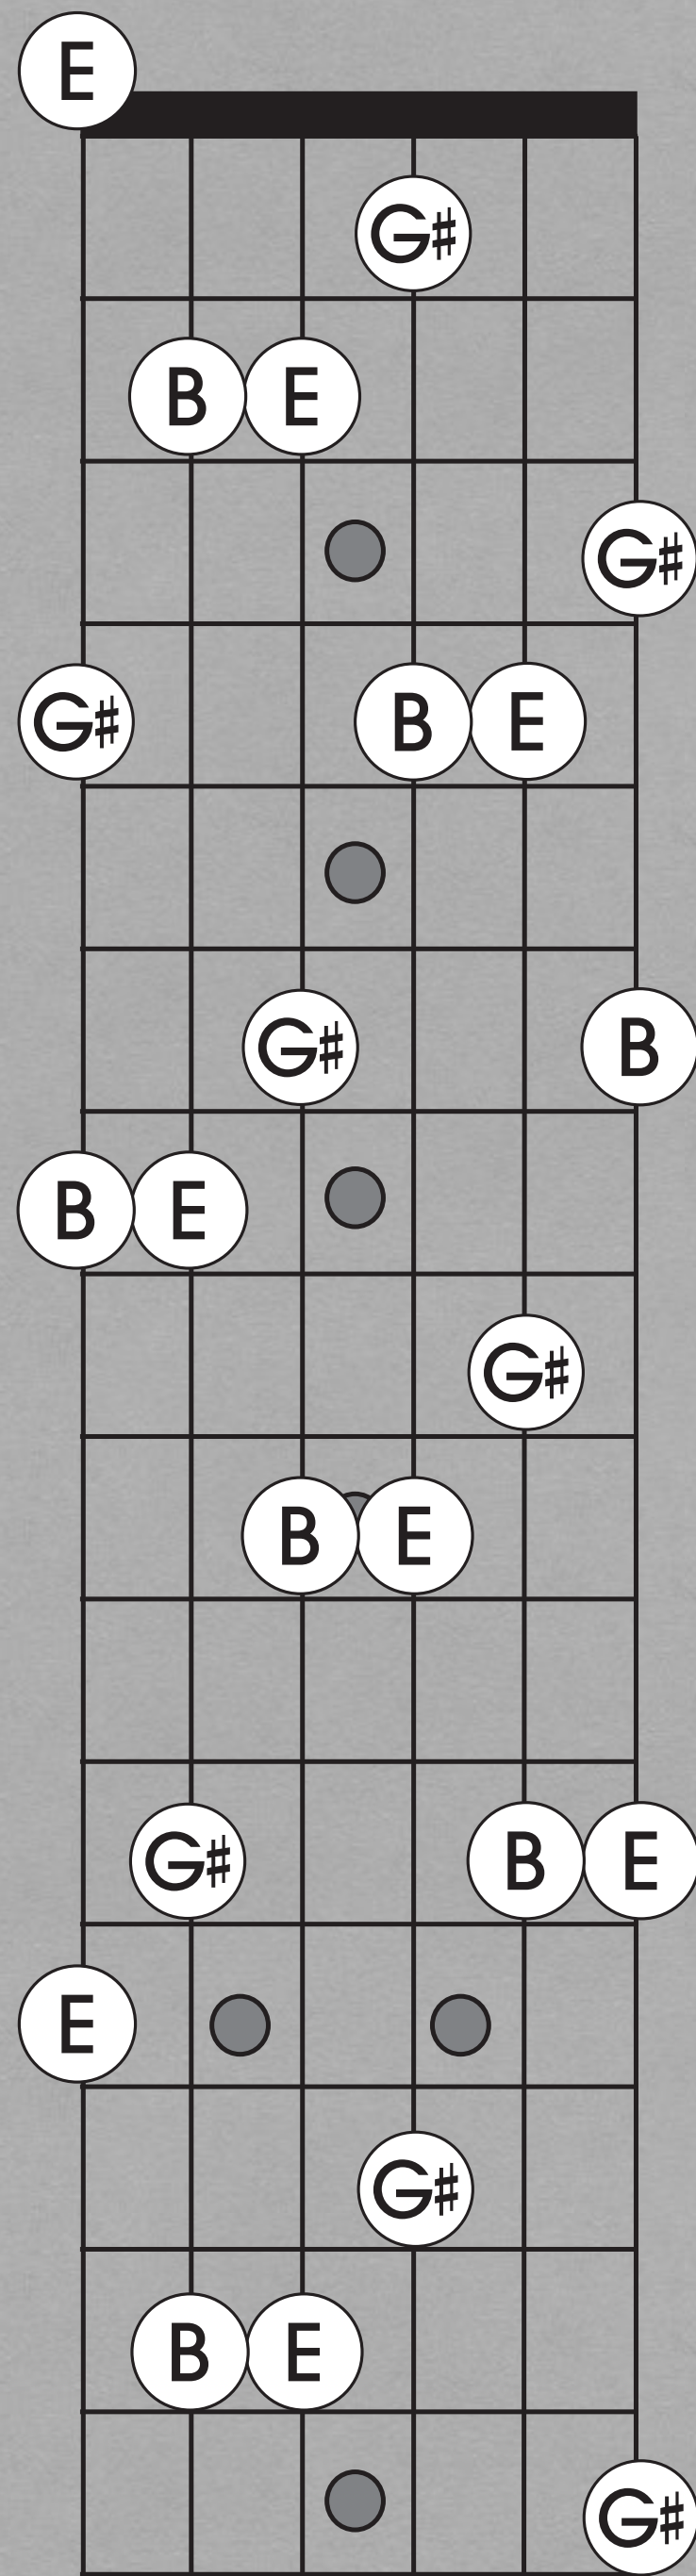

**CHROMATIC SCALE
EADGCF TUNING
All 4th Tuning**

C Major Chord Full Neck

C Major Scale Full Neck

C Major Single Position

G Major
Chord
Full Neck

G Major
Scale
Full Neck

G Major
Single Position

**D Major
Chord
Full Neck**

**D Major
Scale
Full Neck**

**D Major
Scale
Single Position**

**A Major
Chord
Full Neck**

**A Major
Scale
Full Neck**

**A Major
Scale
Single Position**

E Major
Chord
Full Neck

E Major
Scale
Full Neck

E Major
Scale
Single Position