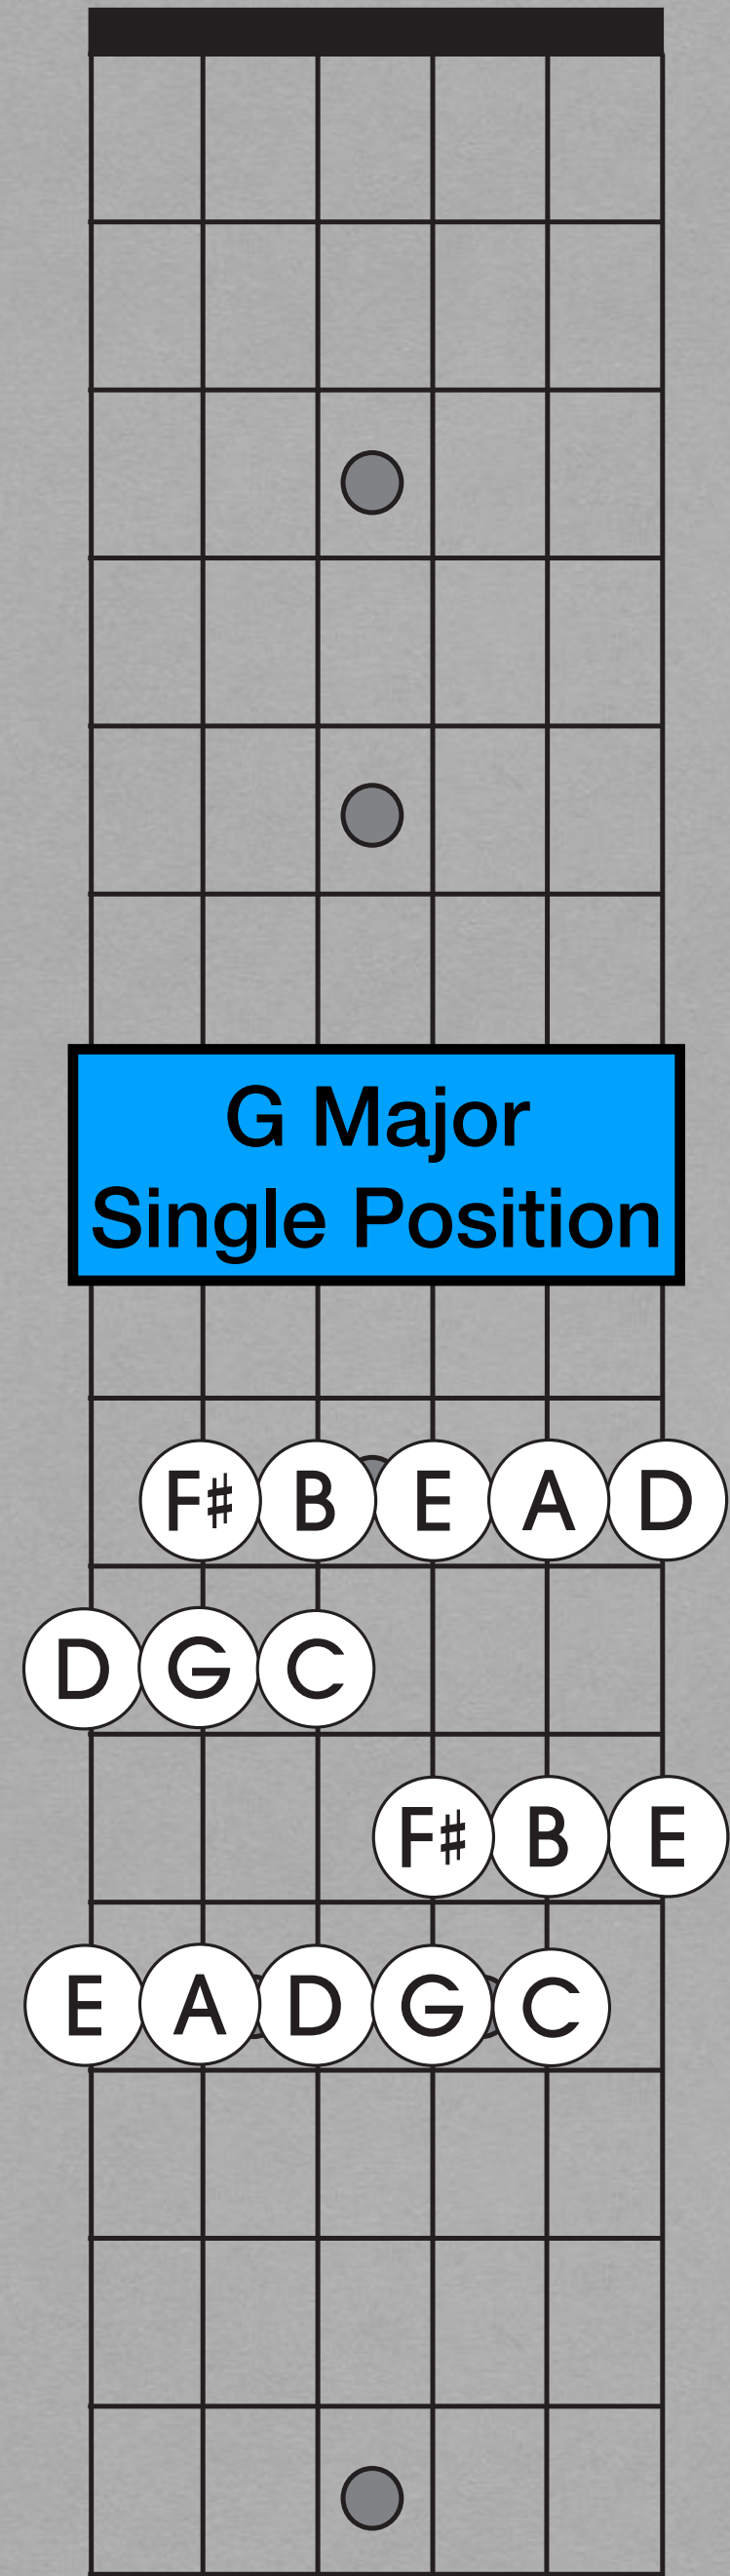

**CHROMATIC SCALE
EADGCF TUNING
All 4th Tuning**

C Major Chord Full Neck

C Major Scale Full Neck

C Major Single Position

G Major
Chord
Full Neck

G Major
Scale
Full Neck

G Major
Single Position

**D Major
Chord
Full Neck**

**D Major
Scale
Full Neck**

**D Major
Scale
Single Position**

**A Major
Chord
Full Neck**

**A Major
Scale
Full Neck**

**A Major
Scale
Single Position**

E Major
Chord
Full Neck

E Major
Scale
Full Neck

E Major
Scale
Single Position