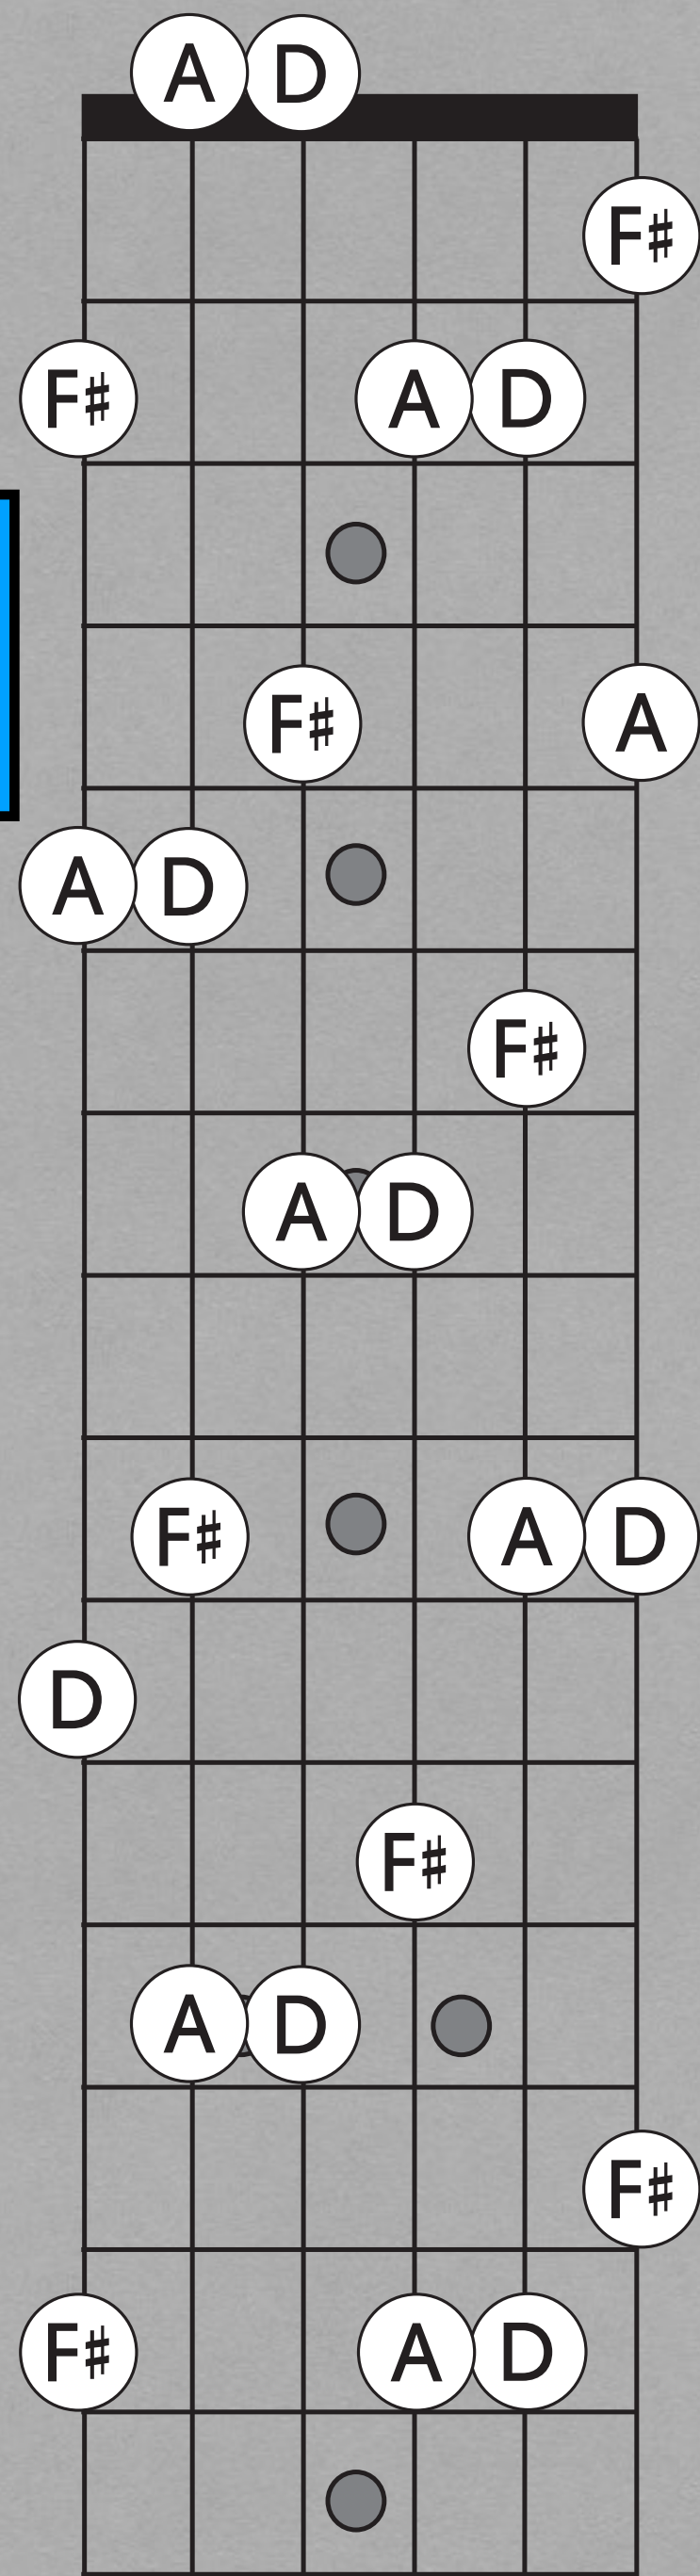

**CHROMATIC SCALE
EADGCF TUNING
All 4th Tuning**

C Major Chord Full Neck

C Major Scale Full Neck

C Major Single Position

G Major
Chord
Full Neck

G Major
Scale
Full Neck

G Major
Single Position

**D Major
Chord
Full Neck**

**D Major
Scale
Full Neck**

**D Major
Scale
Single Position**

**A Major
Chord
Full Neck**

**A Major
Scale
Full Neck**

**A Major
Scale
Single Position**

E Major
Chord
Full Neck

E Major
Scale
Full Neck

E Major
Scale
Single Position