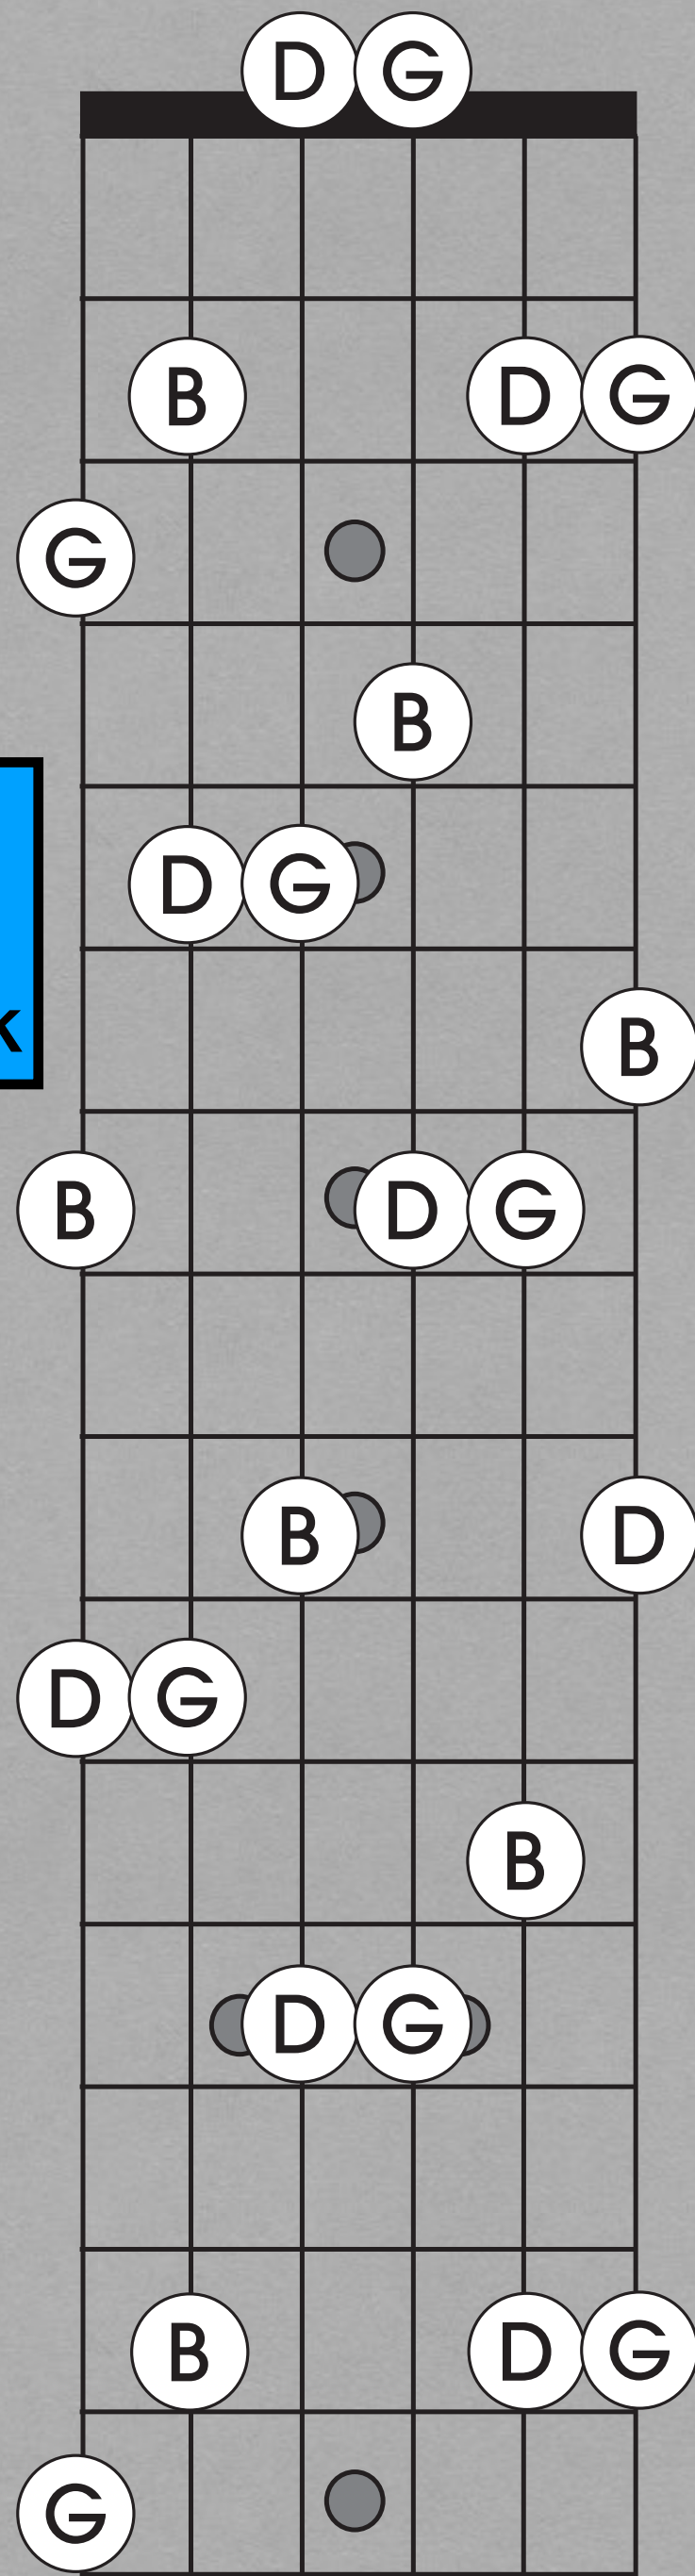

**CHROMATIC SCALE
EADGCF TUNING
All 4th Tuning**

C Major Chord Full Neck

C Major Scale Full Neck

C Major Single Position

G Major
Chord
Full Neck

G Major
Scale
Full Neck

G Major
Single Position

**D Major
Chord
Full Neck**

**D Major
Scale
Full Neck**

**D Major
Scale
Single Position**

**A Major
Chord
Full Neck**

**A Major
Scale
Full Neck**

**A Major
Scale
Single Position**

E Major
Chord
Full Neck

E Major
Scale
Full Neck

E Major
Scale
Single Position