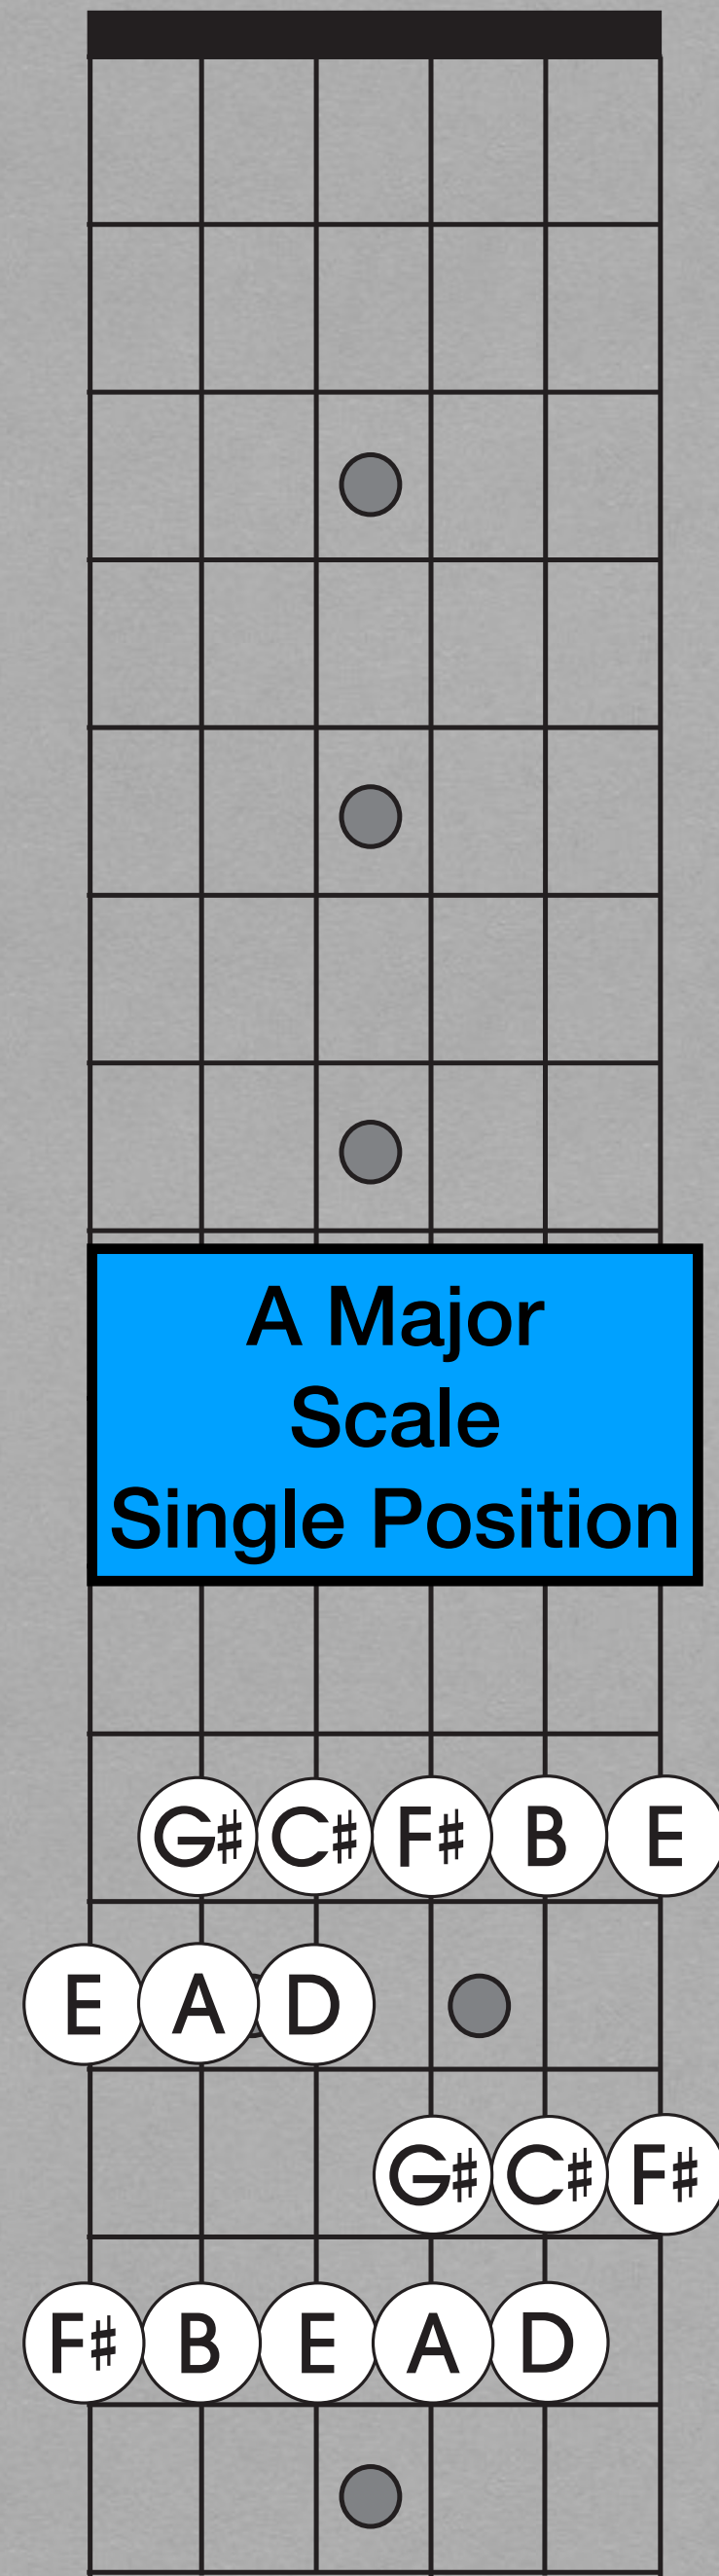

**CHROMATIC SCALE
EADGCF TUNING
All 4th Tuning**

C Major Chord Full Neck

C Major Scale Full Neck

C Major Single Position

G Major
Chord
Full Neck

G Major
Scale
Full Neck

G Major
Single Position

**D Major
Chord
Full Neck**

**D Major
Scale
Full Neck**

**D Major
Scale
Single Position**

**A Major
Chord
Full Neck**

**A Major
Scale
Full Neck**

**A Major
Scale
Single Position**

E Major
Chord
Full Neck

E Major
Scale
Full Neck

E Major
Scale
Single Position