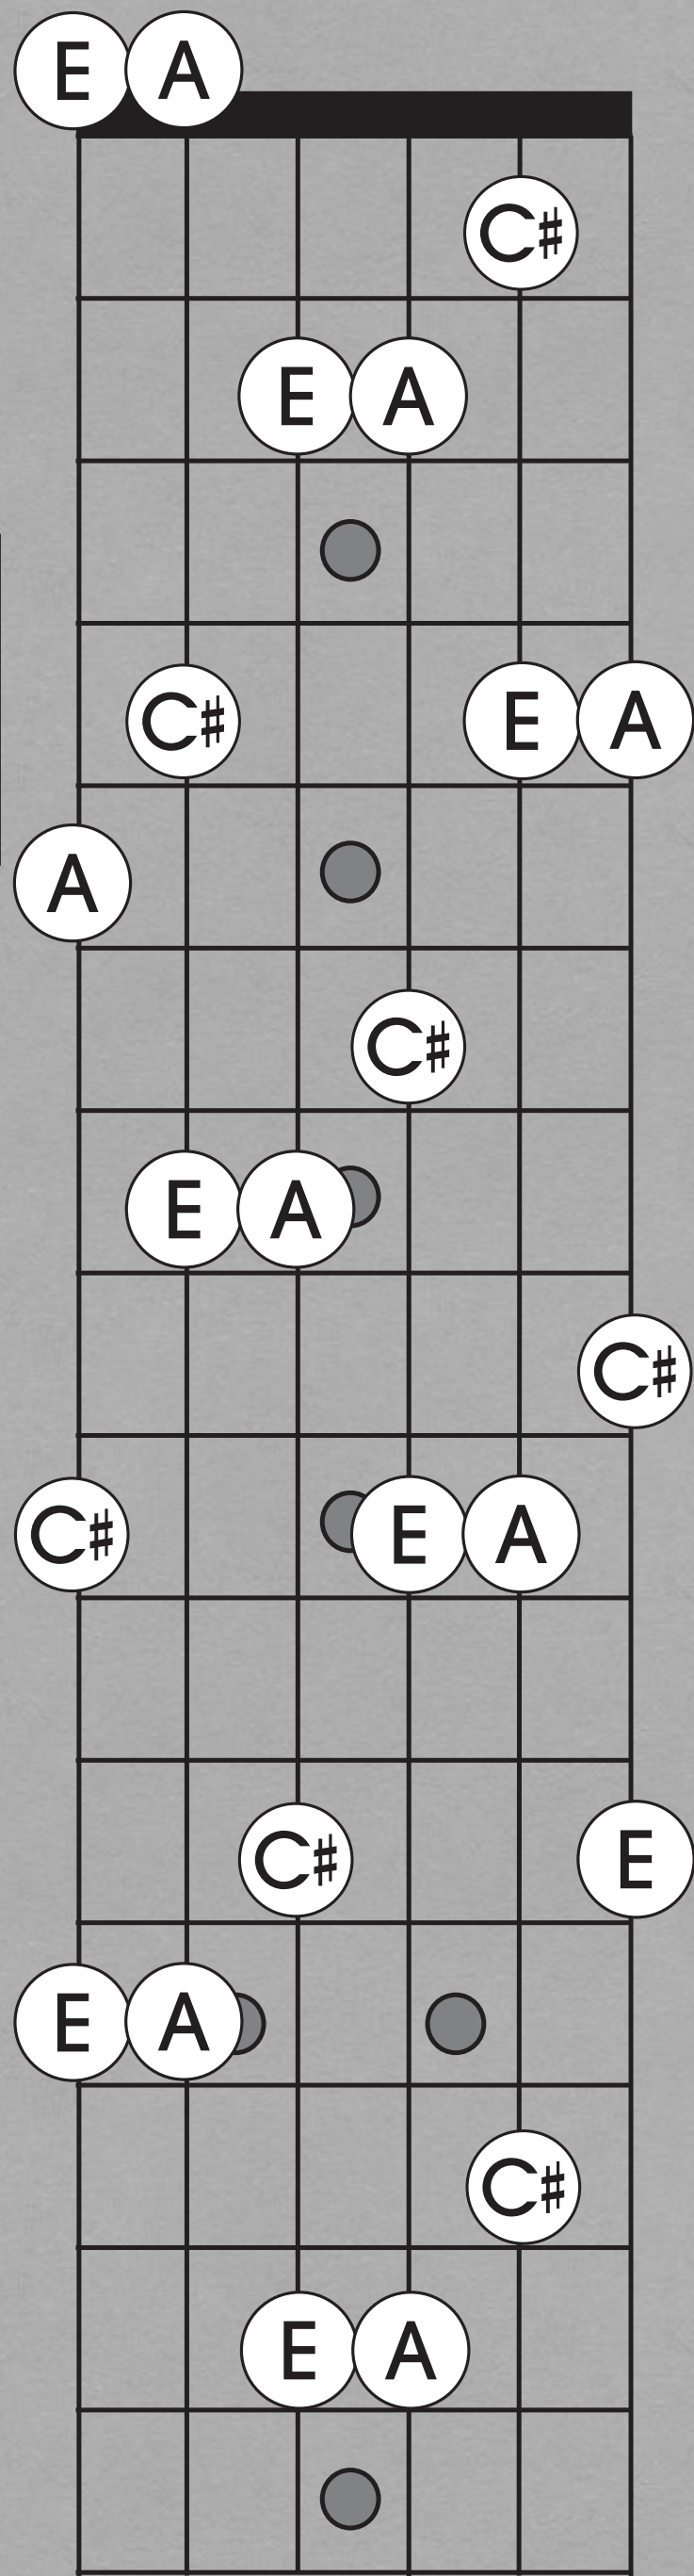

**CHROMATIC SCALE
EADGCF TUNING
All 4th Tuning**

C Major Chord Full Neck

C Major Scale Full Neck

C Major Single Position

G Major
Chord
Full Neck

G Major
Scale
Full Neck

G Major
Single Position

**D Major
Chord
Full Neck**

**D Major
Scale
Full Neck**

**D Major
Scale
Single Position**

**A Major
Chord
Full Neck**

**A Major
Scale
Full Neck**

**A Major
Scale
Single Position**

E Major
Chord
Full Neck

E Major
Scale
Full Neck

E Major
Scale
Single Position