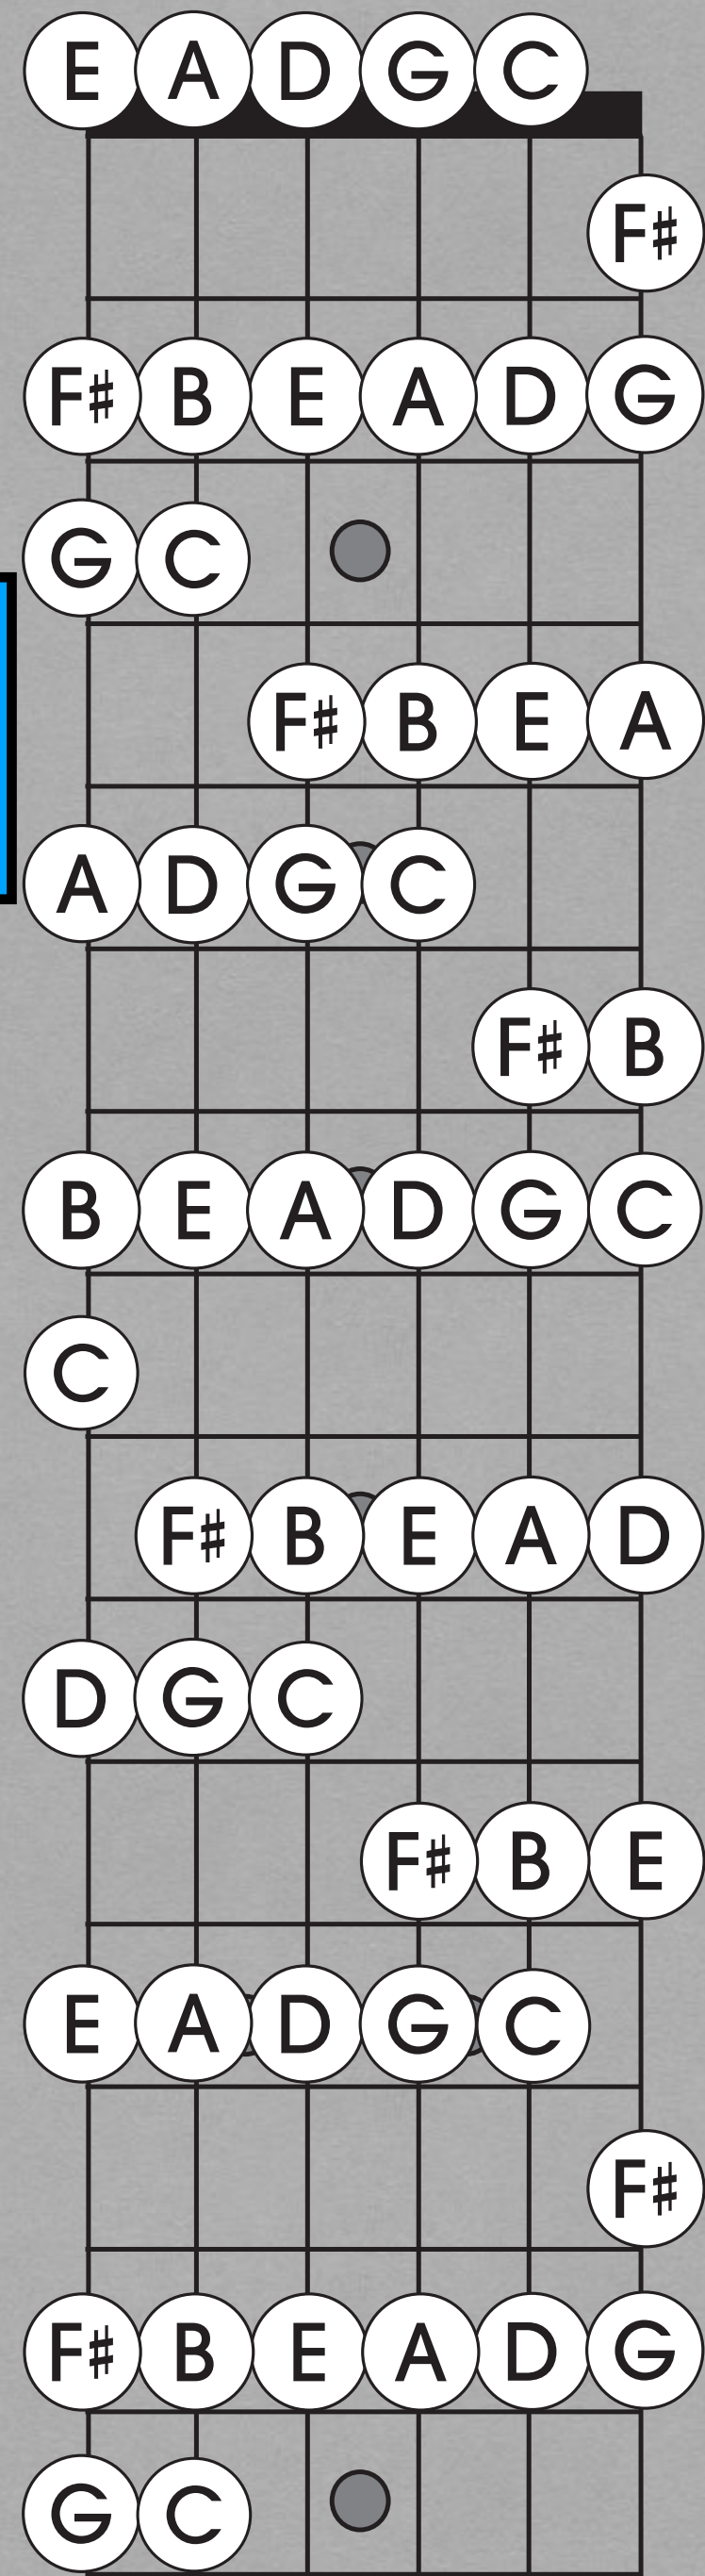

**CHROMATIC SCALE
EADGCF TUNING
All 4th Tuning**

C Major Chord Full Neck

C Major Scale Full Neck

C Major Single Position

G Major
Chord
Full Neck

G Major
Scale
Full Neck

G Major
Single Position

**D Major
Chord
Full Neck**

**D Major
Scale
Full Neck**

**D Major
Scale
Single Position**

**A Major
Chord
Full Neck**

**A Major
Scale
Full Neck**

**A Major
Scale
Single Position**

E Major
Chord
Full Neck

E Major
Scale
Full Neck

E Major
Scale
Single Position