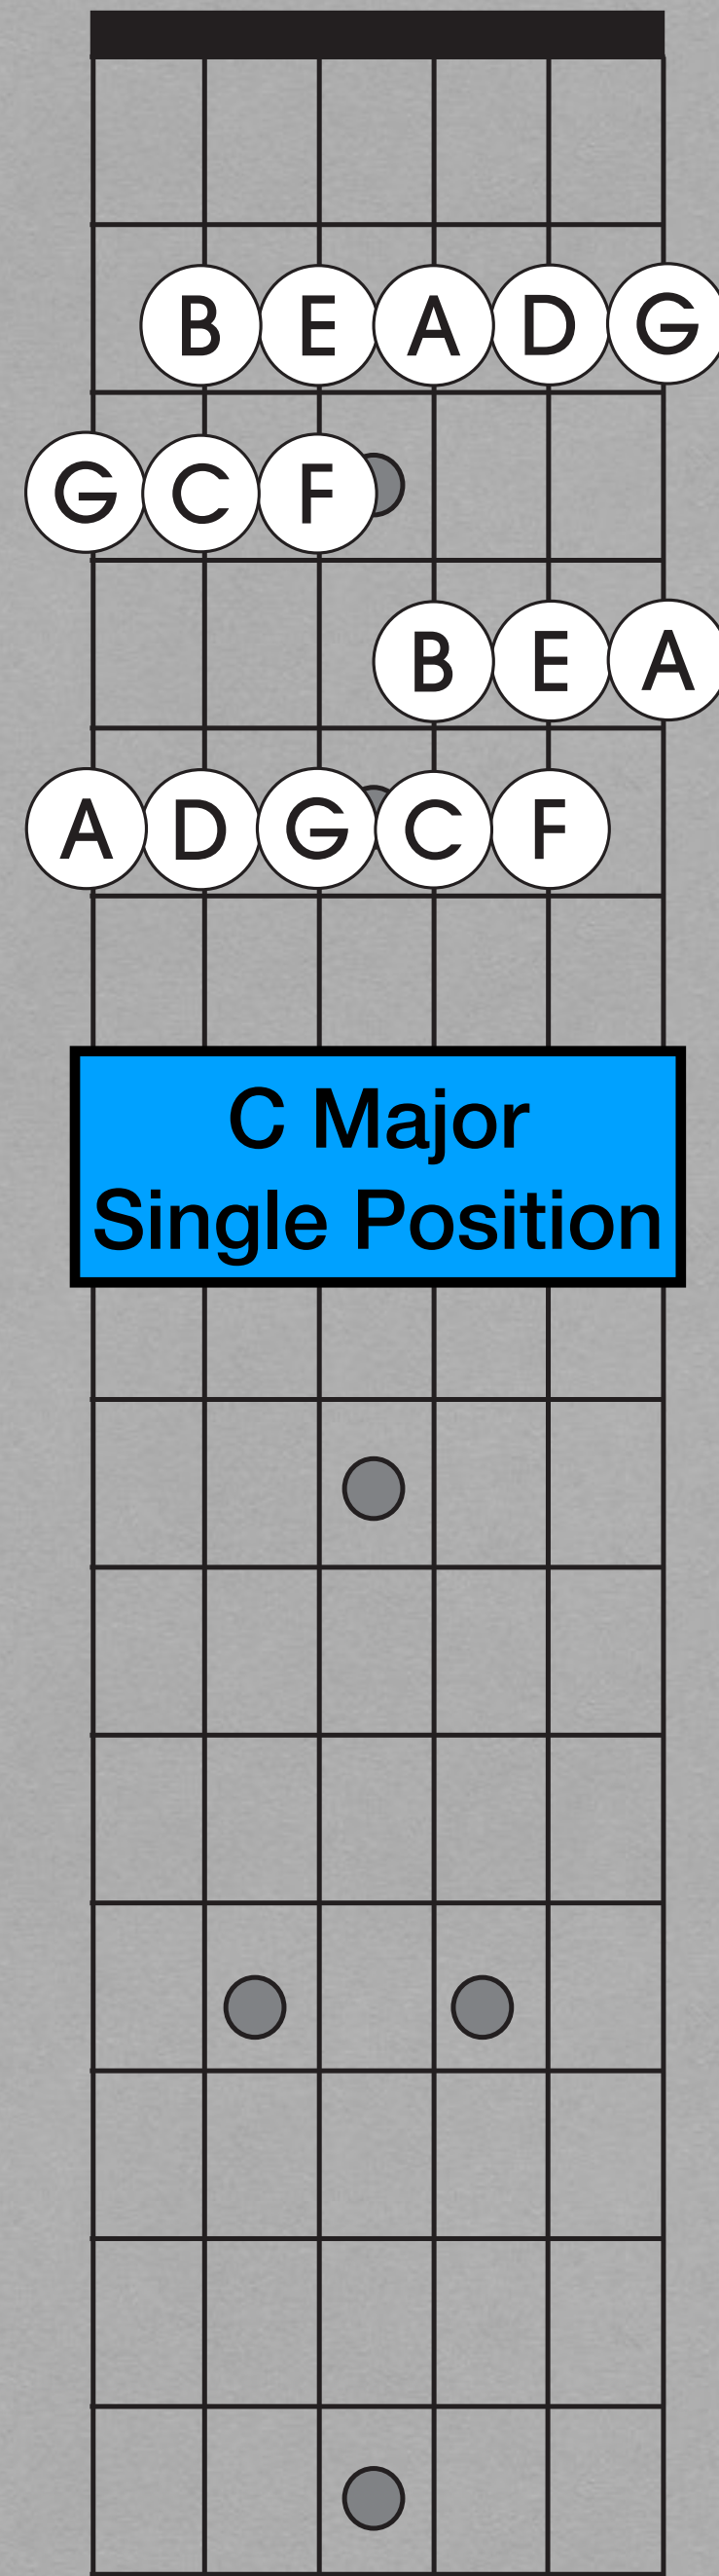

**CHROMATIC SCALE
EADGCF TUNING
All 4th Tuning**

C Major Chord Full Neck

C Major Scale Full Neck

C Major Single Position

G Major
Chord
Full Neck

G Major
Scale
Full Neck

G Major
Single Position

**D Major
Chord
Full Neck**

**D Major
Scale
Full Neck**

**D Major
Scale
Single Position**

**A Major
Chord
Full Neck**

**A Major
Scale
Full Neck**

**A Major
Scale
Single Position**

E Major
Chord
Full Neck

E Major
Scale
Full Neck

E Major
Scale
Single Position