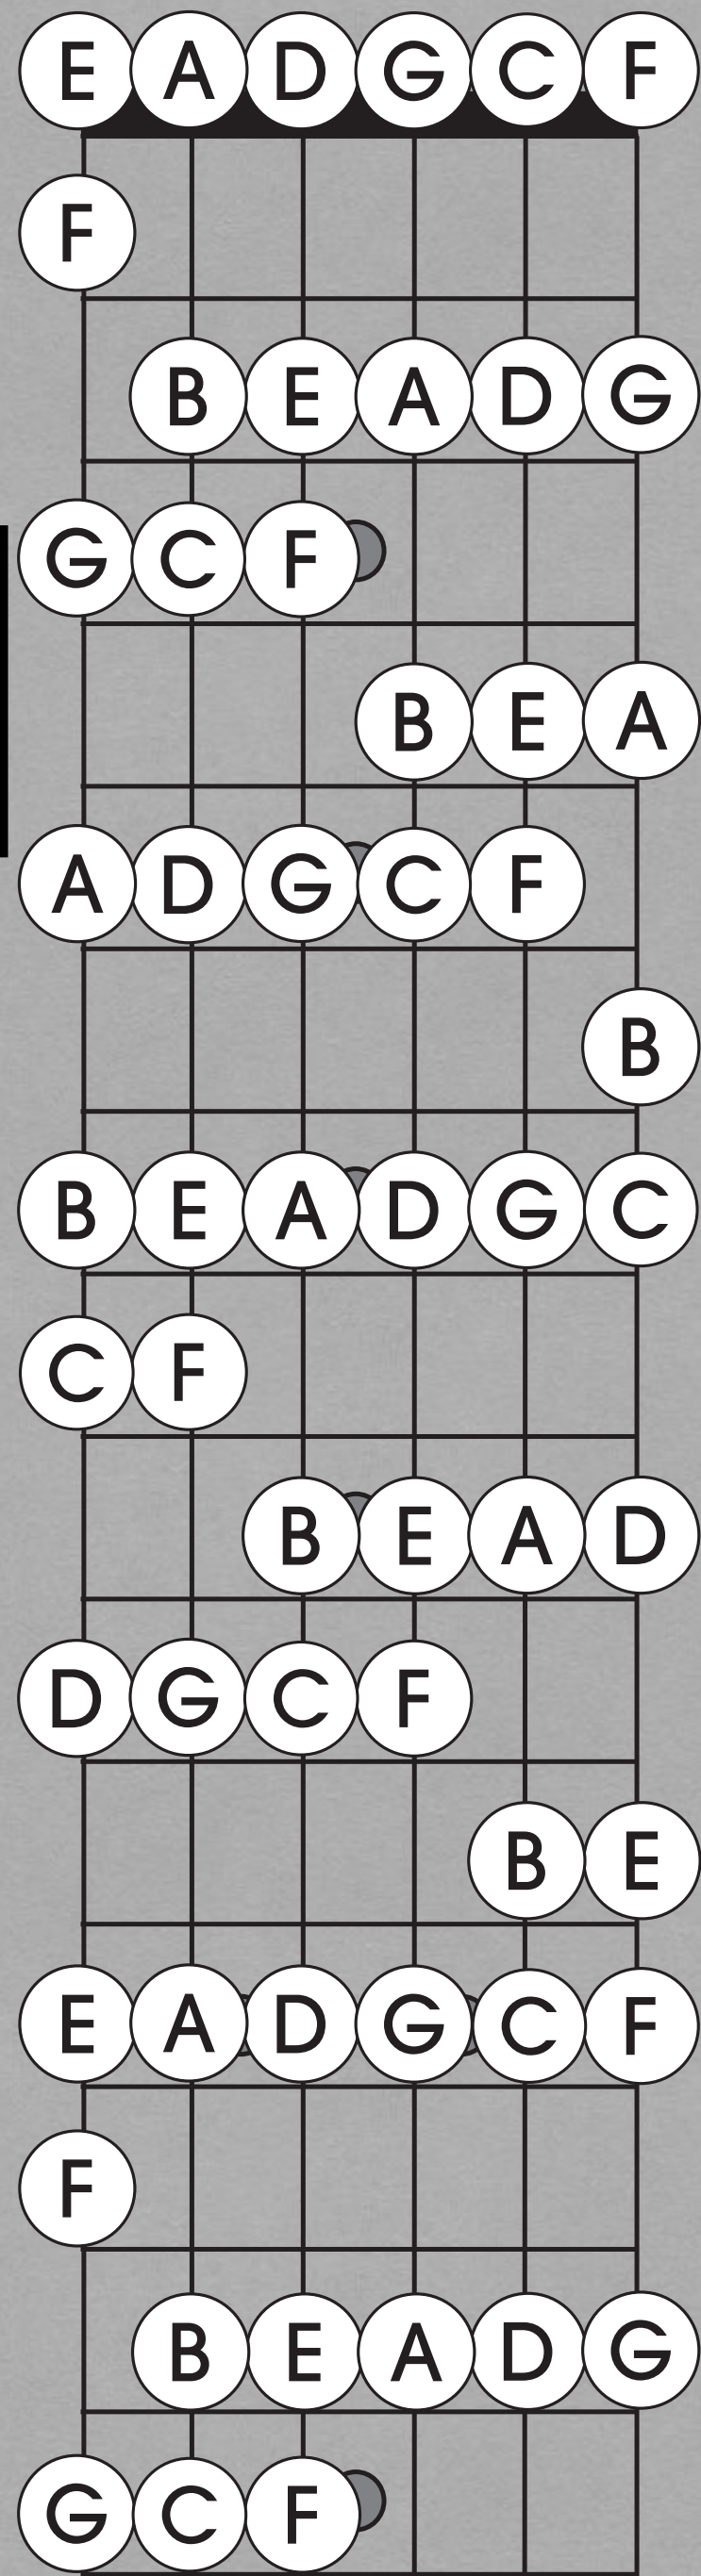

**CHROMATIC SCALE
EADGCF TUNING
All 4th Tuning**

C Major Chord Full Neck

C Major Scale Full Neck

C Major Single Position

G Major
Chord
Full Neck

G Major
Scale
Full Neck

G Major
Single Position

**D Major
Chord
Full Neck**

**D Major
Scale
Full Neck**

**D Major
Scale
Single Position**

**A Major
Chord
Full Neck**

**A Major
Scale
Full Neck**

**A Major
Scale
Single Position**

E Major
Chord
Full Neck

E Major
Scale
Full Neck

E Major
Scale
Single Position