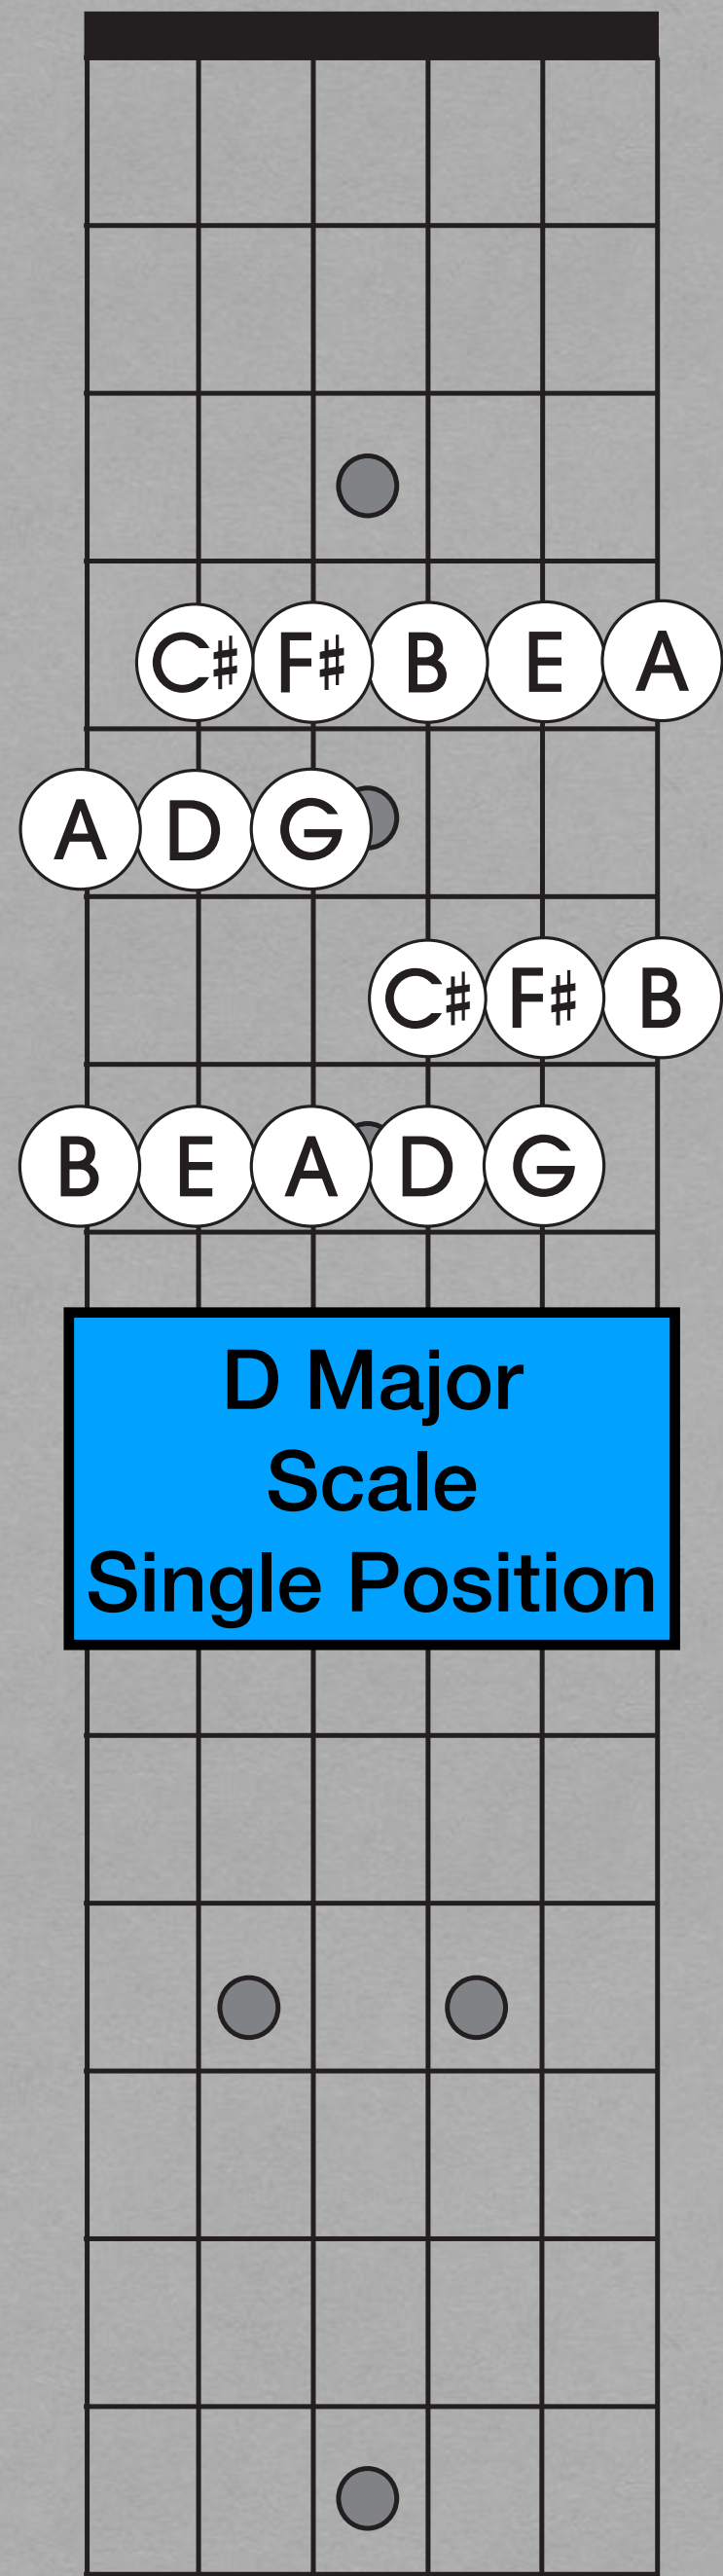

**CHROMATIC SCALE
EADGCF TUNING
All 4th Tuning**

C Major Chord Full Neck

C Major Scale Full Neck

C Major Single Position

G Major
Chord
Full Neck

G Major
Scale
Full Neck

G Major
Single Position

**D Major
Chord
Full Neck**

**D Major
Scale
Full Neck**

**D Major
Scale
Single Position**

**A Major
Chord
Full Neck**

**A Major
Scale
Full Neck**

**A Major
Scale
Single Position**

E Major
Chord
Full Neck

E Major
Scale
Full Neck

E Major
Scale
Single Position